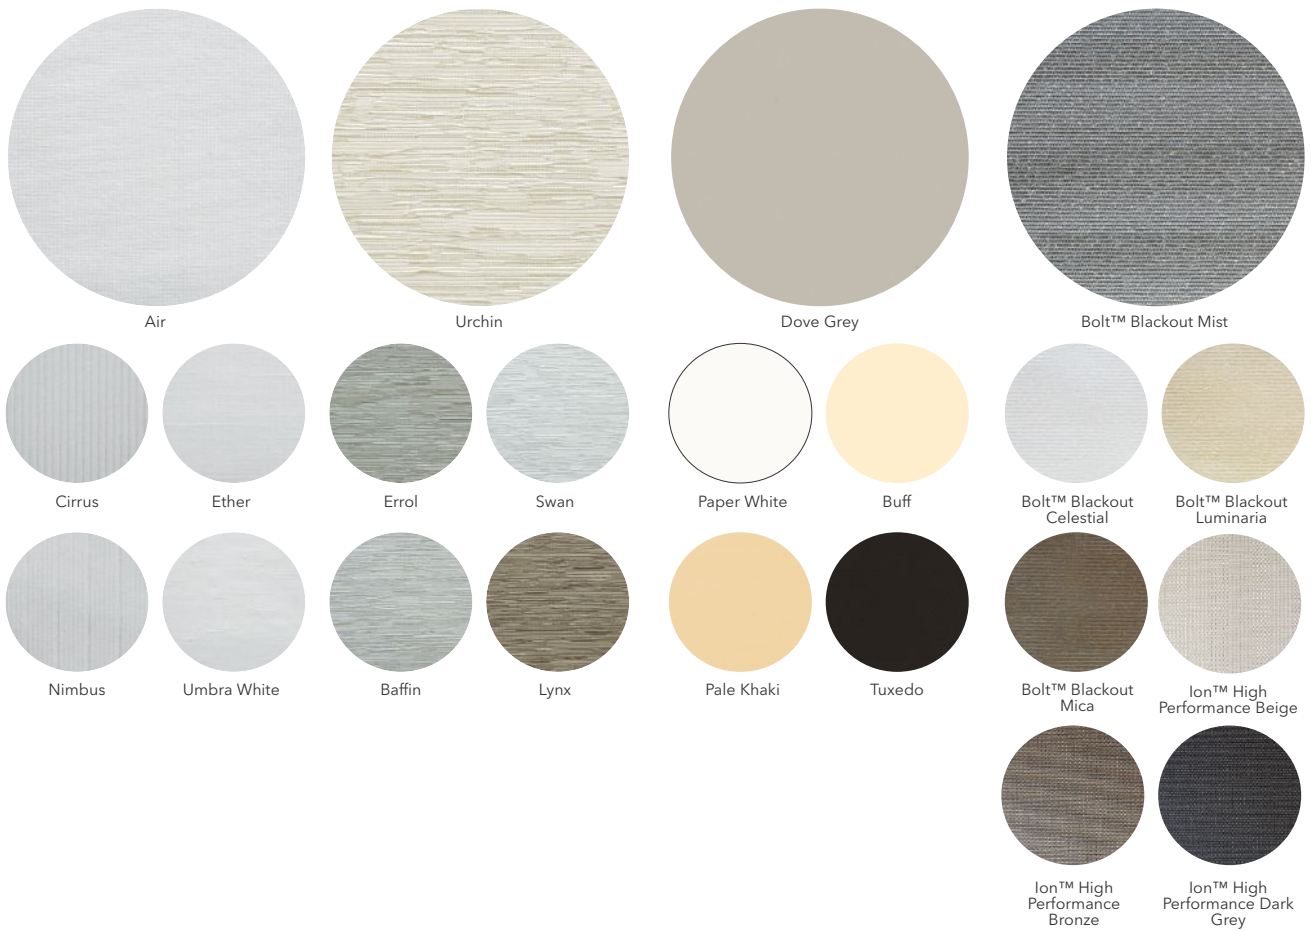

Air

Urchin

Dove Grey

Bolt™ Blackout Mist

Cirrus

Ether

Errol

Swan

Paper White

Buff

Bolt™ Blackout Celestial

Bolt™ Blackout Luminaria

Nimbus

Umbra White

Baffin

Lynx

Pale Khaki

Tuxedo

Bolt™ Blackout Mica

Ion™ High Performance Beige

Ion™ High Performance Bronze

Ion™ High Performance Dark Grey

*Price information given is based on a range for product price only, with $ representing the most economical choice and $$$$ representing the most premium choice when comparing products of equal materials, finishes and options. Other cost considerations like shipping, taxes, minimum order charges, etc. are not accounted for in this range.

Order FREE samples at inpro.com for a more accurate color representation. All fabrics are Fire Rated.