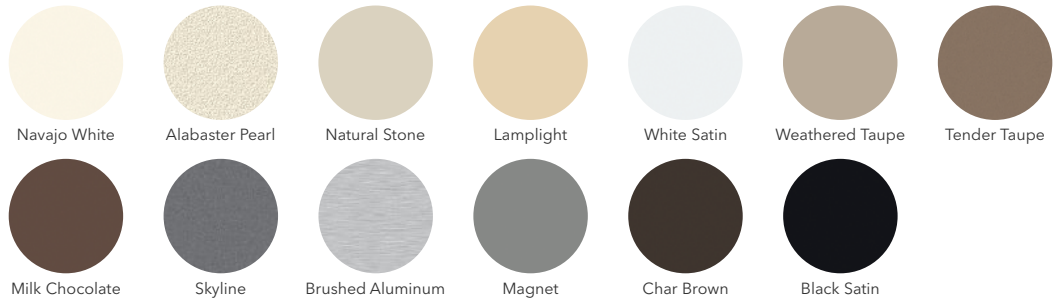

Bone

Grey/Bone

Charcoal/Bronze

Charcoal

fabric openness

Least Privacy

Most Privacy

NEW! Simple Whites | \$-\$\$

Noche Blackout
Pearl Sand

3000 NET
N001 | White/White

4700 P
P012

Florence Blackout
Frost

3000 NET
N003 | White/Grey

3000 HT
HT04 | White/Dim Grey

3000 NET
N003 | White/Grey

3000 HT
HT03 | White/Light Grey

3000 NET
N301 | Grey/Grey

Florence Blackout
Grey

Florence Blackout
Black

 Order FREE samples at inpro.com for a more accurate color representation. All fabrics are Fire Rated.

 To view all fabric options, visit inpro.com.

Tapered Rod Pocket with Header in Illusion Nightfall with Aluminum Blinds
Fabric Shown Railroaded

Blinds

Aluminum and Faux Wood

1" Aluminum Horizontal Blinds

- Manufactured with flexible, corrosion-resistant slat material
- Finished with Advanced Finishing Technology (AFT) for an anti-static paint finish